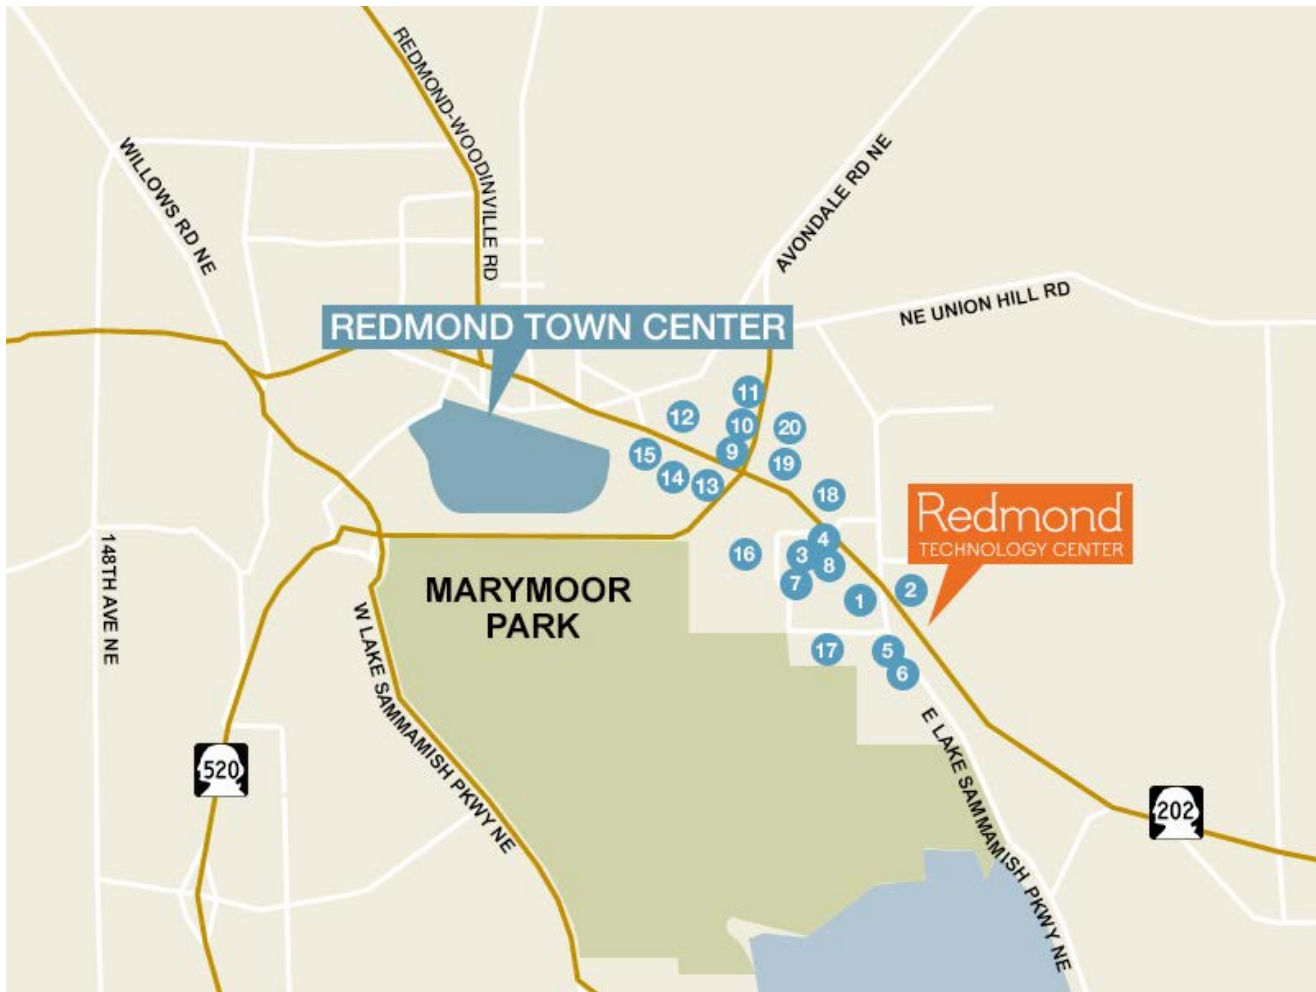

Redmond Amenities Map

- | | | | |
|-----------------------|------------------------|---------------------|--------------------------|
| 1. Whole Foods | 6. Bamboo Kitchen | 11. RiteAid | 16. Blazin Bagels |
| 2. Pomegranate Bistro | 7. Peet's Coffee & Tea | 12. Agave Cocina | 17. Mac & Jack's Brewery |
| 3. Jimmy John's | 8. Asiana Bistro | 13. Baskin Robbins | 18. Home Depot |
| 4. Chipotle | 9. Panera Bread | 14. Fatburger | 19. Fred Meyer |
| 5. Subway | 10. Starbucks | 15. Bank of America | 20. Starbucks |